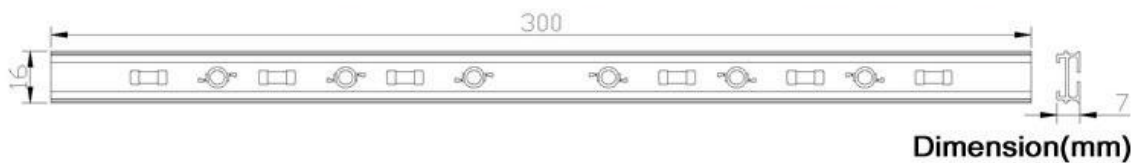

CT TECH CO., LTD

P/N: CT-LBH-06-WW-D12-16

LED features:

Item	Parameter range
LED Q'ty	6 pcs
LED Color	Warm White
LED Wavelength λ d (nm) Or Tc (k)	2500~3500K

Product characteristic:

Item	Parameter range	Units
Length	300	mm
Width	16	mm
Height	11	mm
Luminous flux	120~150	lm
Input voltage	DC12	V
Input current	Max.:500	mA
weight	69	g