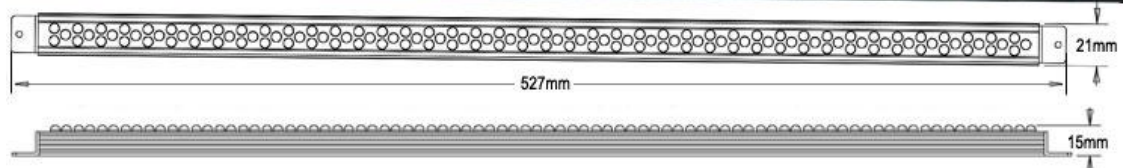

CT TECH CO., LTD

P/N:CT-LBL-42-F-D12-50AL

LED features:

Item	Parameter range	
LED Q'ty	126 pcs	
Viewing Angle	100 ± 10°	
LED Shape	Straw Hat LED	
Luminous Intensity (mcd)	Red	300
	Green	600
	Blue	200

Product characteristic:

Item	Parameter range	Units
Width	21	mm
Length	527	mm
Height	15	mm
Operating voltage	DC12	V
Input current	840	mA
Total power	10	W

Add: 7th Fl, No. 15, Lane 427, FuSing N. Rd., Taipei Zip code: 105

Tel: 886-2-25460395