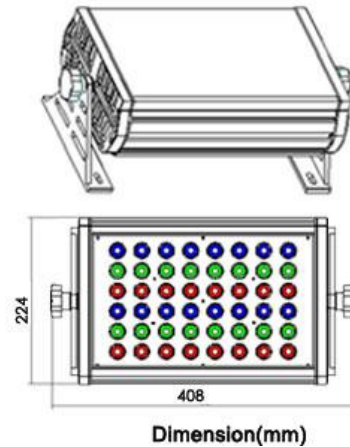

CT TECH CO., LTD

P/N:CT-WWS-48-F-A22-00

features:

- 1、highlight, high temperature durable toughened glass mirror surface.
- 2、Aluminum alloy Shell.
- 3、support DMX control.
- 4、Level of protection is IP67.

Applications:

- 1、Architecture facade, contour illumination
- 2、Square scenery decoration illumination
- 3、Indoor light design
- 4、Stage & curtain wall light decoration

Product characteristic:

Item		Units	Parameter range
LED Q'ty	Red	PCS	16
	Green		16
	Blue		16
Viewing Angle 2θ 1/2(Deg)		ANGEL	15 ⁰ /30 ⁰ /50 ⁰
Dimension		MM	408LX224WX100H
Input voltage		V	AC170~240/110/120
Output power		W	48
Illuminance (Obtains from lamp 1M place)	Max	LUX	143
	Min	LUX	24