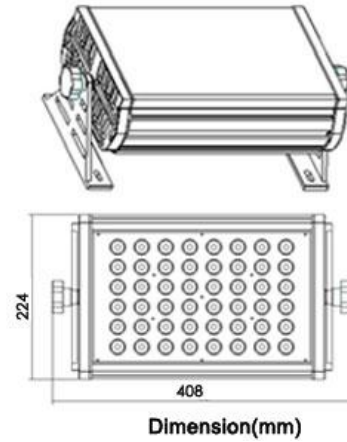

CT TECH CO., LTD

P/N:CT-WWS-48-W-AUN-00

features:

- 1、 highlight, high temperature durable toughened glass mirror surface.
- 2、 Aluminum alloy Shell.
- 3、 support DMX control.
- 4、 Level of protection is IP65.

Applications:

- 1、 Architecture facade, contour illumination
- 2、 Square scenery decoration illumination
- 3、 Indoor light design
- 4、 Stage & curtain wall light decoration

Product characteristic:

Item	Units	Parameter range
LED Q'ty	PCS	48
Viewing Angle 2θ 1/2(Deg)	angle	$15^{\circ}/30^{\circ}/50^{\circ}$
Dimension	mm	408LX224WX100H
Input voltage	V	100~250
Output power	W	48
Illuminance	LUX	1800