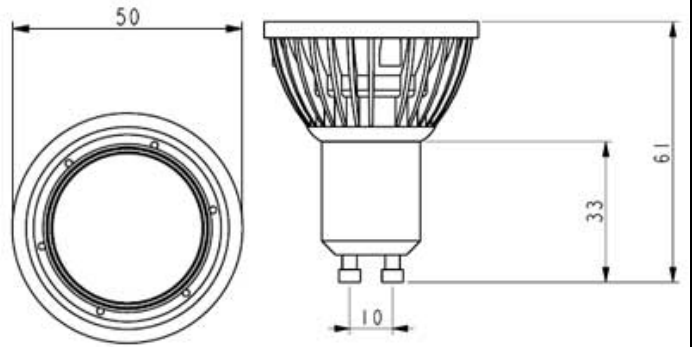

CT TECH CO., LTD

CT-HG1-01-15-B-A11-00

Dimension (mm)

Product Description

LED Q'ty	21 PCS
EMITTED COLOR	Blue
ESTIMATED LIFESPAN	40000 hours
TOTAL LENGTH	61 mm

LED P/N	Luminous Intensity(mcd)	Forward Voltage (V)	LED's Viewing Angle(Deg.)
CT-H1W-00-20-B-00-00	2500-7500	1.8-2.4	10-25