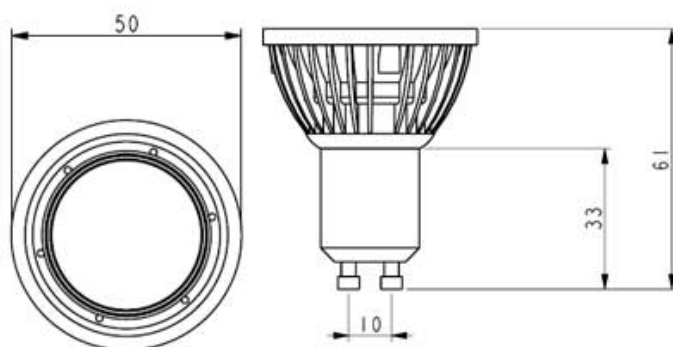

CT TECH CO., LTD

CT-HG1-01-G-A11-00

Dimension (mm)

Product Description

LED Q'ty	21 PCS
EMITTED COLOR	Green
ESTIMATED LIFESPAN	40000 hours
TOTAL LENGTH	61 mm

LED P/N	Luminous Intensity(mcd)	Forward Voltage (V)	LED's Viewing Angle(Deg.)
CT-H1W-00-40-G-00-00	10000-15000	3.0-3.6	10-25