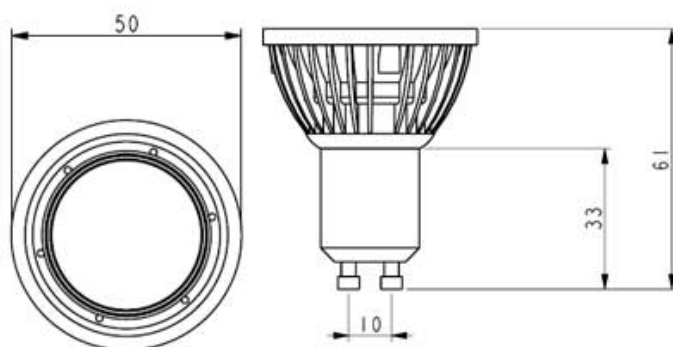

## CT-HG1-01-R-A11-00

Dimension (mm)

### Product Description

LED Q'ty	21 PCS
EMITTED COLOR	Red
ESTIMATED LIFESPAN	40000 hours
TOTAL LENGTH	61 mm

LED P/N	Luminous Intensity(mcd)	Forward Voltage (V)	LED's Viewing Angle(Deg.)
CT-H1W-00-20-R-00-00	2500-7500	1.8-2.4	10-25