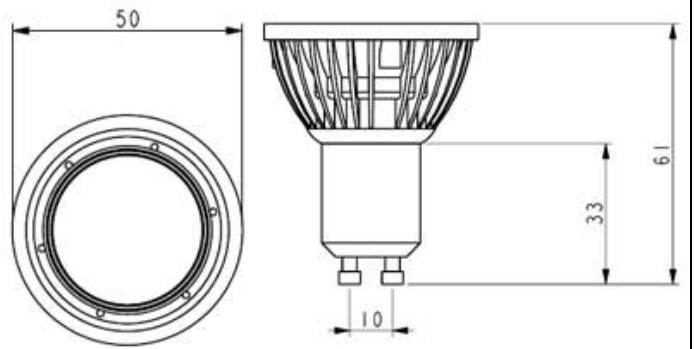

## CT-HG1-01-WW-A11-00

Dimension (mm)

### Product Description

LED Q'ty	21 PCS
EMITTED COLOR	Warm White
LED Wavelength λd (nm) Or Tc (k)	2500~3500K
ESTIMATED LIFESPAN	40000 hours
TOTAL LENGTH	61 mm

LED P/N	Luminous Intensity(mcd)	Forward Voltage (V)	LED's Viewing Angle(Deg.)
CT-H1W-00-40-WW-00-00	10000-15000	3.0-3.6	10-25