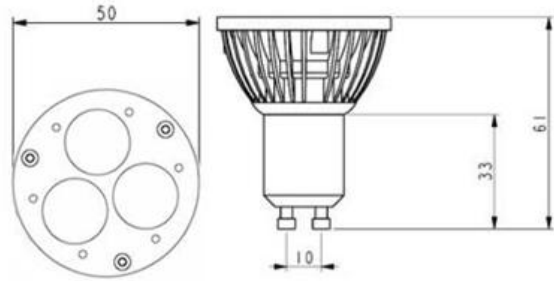

CT TECH CO., LTD

P/N: CT-HG1-03-W-A22-13

Dimension (mm)

LED features:

Item	Parameter range
LED Color	White
LED Q'ty	3 pcs
LED Wavelength λ d(nm) Or Tc(K)	5000~7000K
Viewing Angle	15°

Product characteristic: