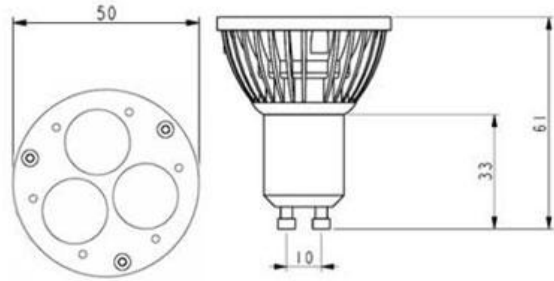

CT TECH CO., LTD

P/N: CT-HG1-03-W-A22-13NI

Dimension (mm)

LED features:

Item	Parameter range	
LED Color	White	
LED Q'ty	3 pcs	
LED Wavelength λ d(nm) Or Tc(K)	7000~9000K	
Luminous flux	Min	Max
	150LM	170LM