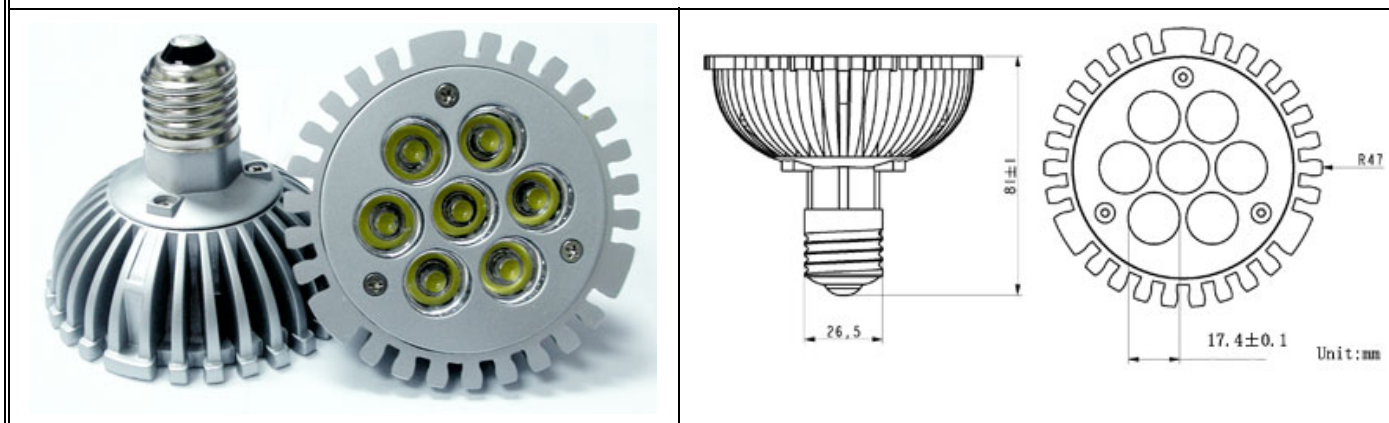

CT TECH CO., LTD

CT-HPL-07-W-A22-00

Product Description	
LED Q'ty	7 PCS
LED NUMBER	CT-H1W-00-40-WW-00-00
EMITTED COLOR	White
LED Wavelength λ_d (nm) Or Tc (k)	5000-7000

Operating Environment			
ON	Item	Rating	Unit
1	Operating frequency	50~60	HZ
2	Operating temperature	-20~40	°C
3	Storage temperature	-40~85	°C
4	Operating voltage	AC80~240	V
5	Input Current	45±15%	m A
6	Total power	7.8±20%	W
7	Viewing Angle	15±5	Degree
8	Luminous flux	180±20%	lm