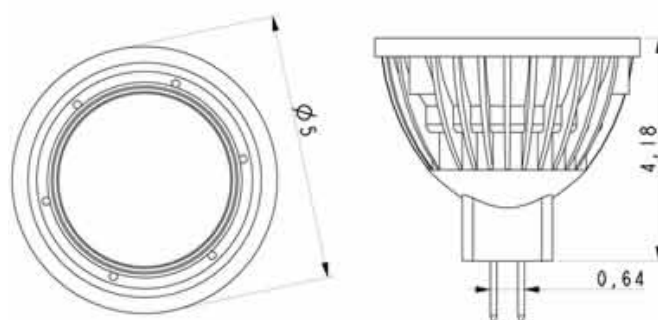

# CT TECH CO., LTD

CT-HM6-01-WW-A12-00

Dimension (mm)

## LED Features

Item	Parameter range
LED Part No	CT-H1W-00-40-WW-00-00
LED Color	Warm White
LED Wavelength $\lambda_d$ (nm) Or Tc (k)	2500~3500K
Viewing Angle $2\theta_{1/2}$ (Deg)	15°/30°

NO	Item	Units	Parameter range		
1	Working environment	°C	-20~40		
2	Storage condition	°C	-40~85		
3	Work frequency	Hz	50/60		
4	Limited voltage	V	A/DC12±10%		
5	Input current	mA	200mA±15%		
6	Output power	W	1.5±20%		
7	Luminous flux	LM	<b>Min</b>	<b>Typ</b>	<b>Max</b>
			35	40	45