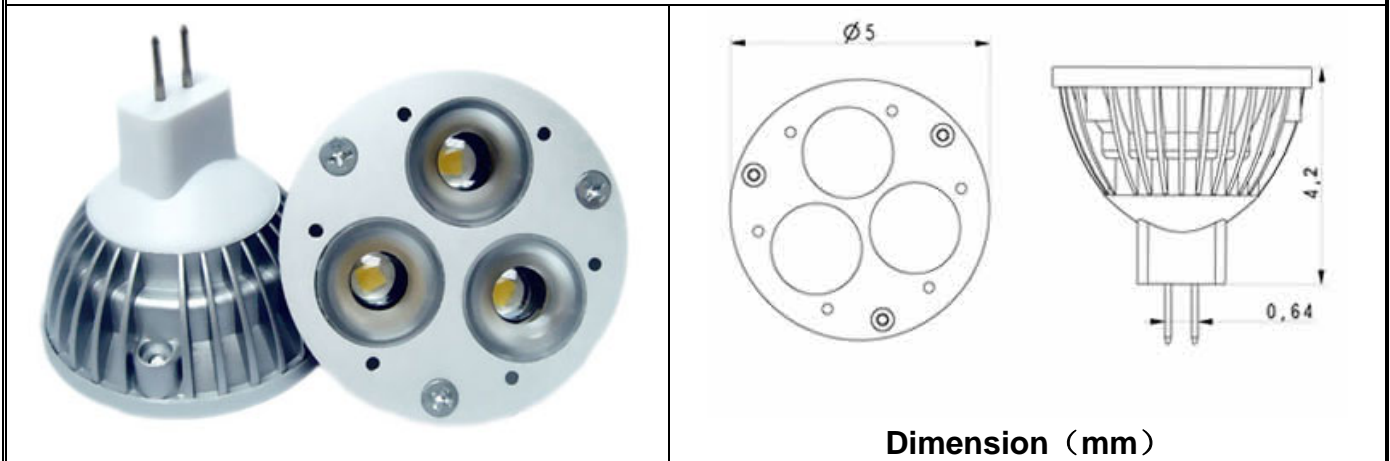

CT TECH CO., LTD

CT-HM6-03-W-A12-13NID50

LED Features

Item	Parameter range
LED Part No	CT-H1W-00-60-W-00-NI
LED Color	White
LED Wavelength λ_d (nm) Or Tc (k)	7000-9000 K
Viewing Angle $2\theta_{1/2}$ (Deg)	50°