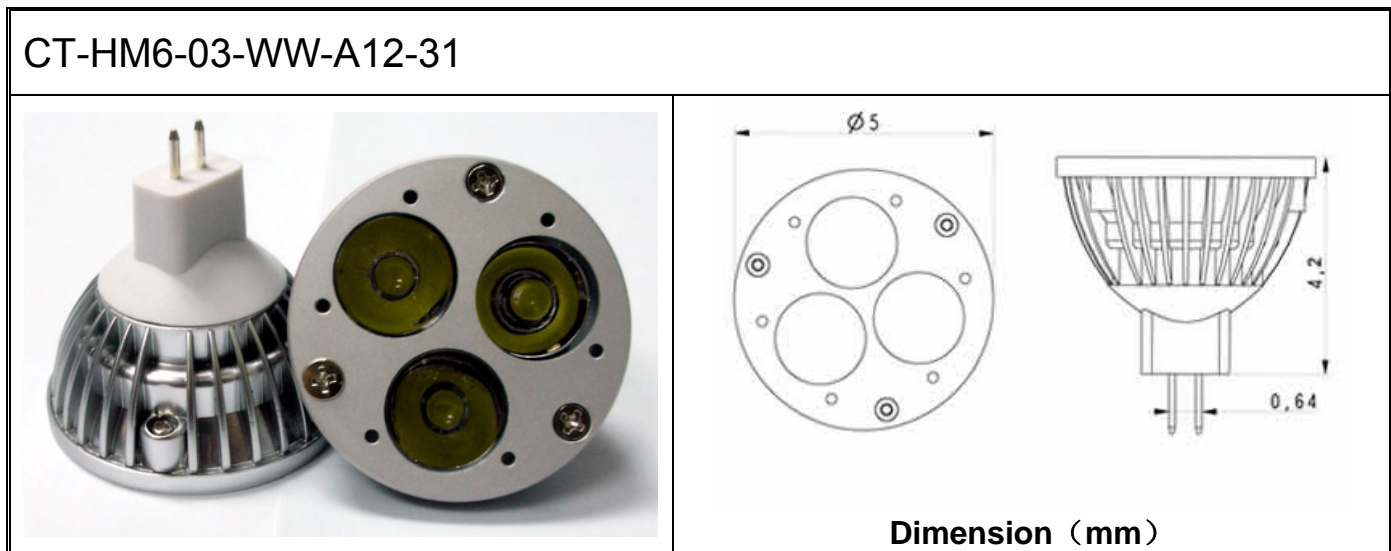

CT TECH CO., LTD

LED Features	
Item	Parameter range
LED Part No	CT-H1W-00-30-WW-00-00
LED Color	Warm White
LED Wavelength λ_d (nm) Or Tc (k)	2500~3500K
Viewing Angle $2\theta_{1/2}$ (Deg)	15°/30°/50°

NO	Item	Units	Parameter range		
1	Working environment	°C	-20~40		
2	Storage condition	°C	-40~85		
3	Work frequency	Hz	50/60		
4	Limited voltage	V	A/DC12±10%		
5	Input current	mA	290mA±15%		
6	Output power	W	3.3±20%		
7	Luminous flux	LM	Min	Typ	Max
			70	80	90