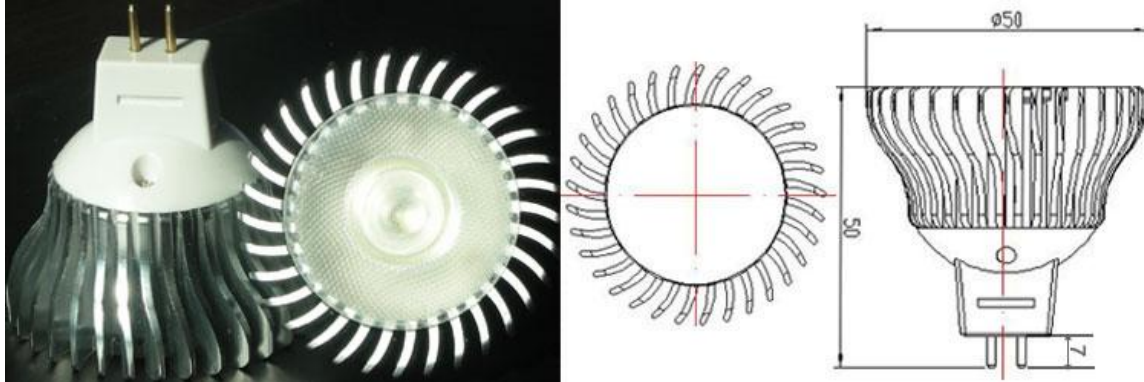

### LED features:

Item	Parameter range
LED Color	White
LED Q'TY	1 PC
LED Wavelength $\lambda_d$ ( nm ) Or Tc ( k )	5000~7000K
Viewing Angle	$30^{\circ}$

### Product characteristic:

Item	Parameter range	Units
Working environment	-20~45	$^{\circ}\text{C}$
Storage condition	-40~85	$^{\circ}\text{C}$
Work frequency	50~60	Hz
Limited voltage	AC/DC 12	V
Output power	3.0	W
Luminous flux	125~135	lm
Weight	52	g