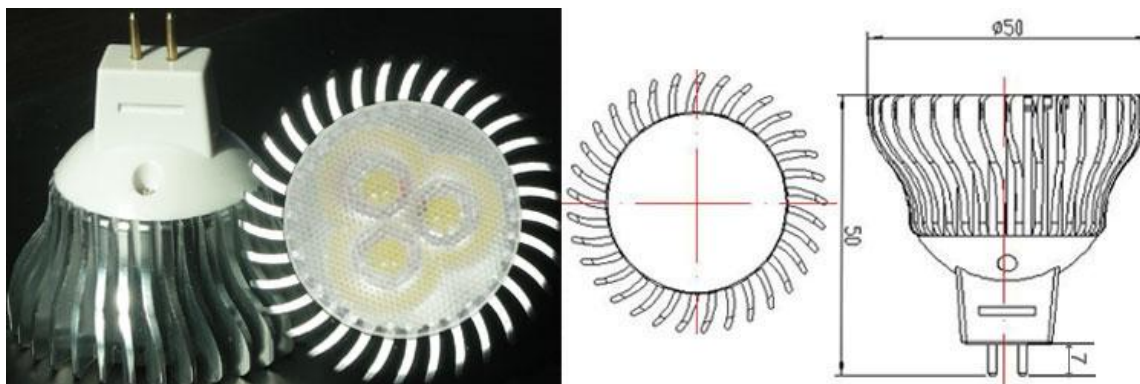

CT TECH CO., LTD

P/N: CT-HM6-03-WW-A12-13CRD30-II

LED features:

Item	Parameter range
LED Color	Warm White
LED Q'TY	3 PCS
LED Wavelength λ_d (nm) Or Tc (k)	2500~3500 K
Viewing Angle	30 ⁰

Product characteristic:

Item	Parameter range	Units
Working environment	-20~45	°C
Storage condition	-40~85	°C
Work frequency	50~60	Hz
Limited voltage	AC/DC 12	V
Output power	5.0	W
Luminous flux	180~200	lm
Weight	55	g

Add: 7th Fl, No. 15, Lane 427, Fu Sing N. Rd., Taipei Zip code: 105