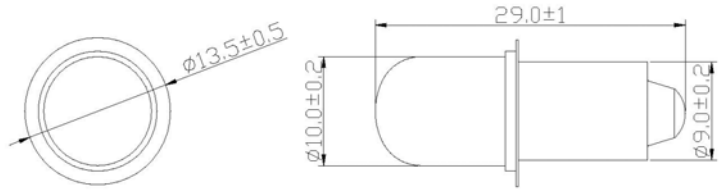

# CT TECH CO., LTD

CT-ZGG1AAC-H-A

Dimension (mm)

## LED Features

Item	Parameter range
TOTAL LENGTH	29mm
EMITTED COLOR	Green
ESTIMATED LIFESPAN	10000 hours

Part Number	Luminous Intensity (Mcd)	Forward Voltage (V)	Viewing Angle (Degree)
CT-LRC1005GC-OH-A	7500-11000	2.8-3.6	15-25