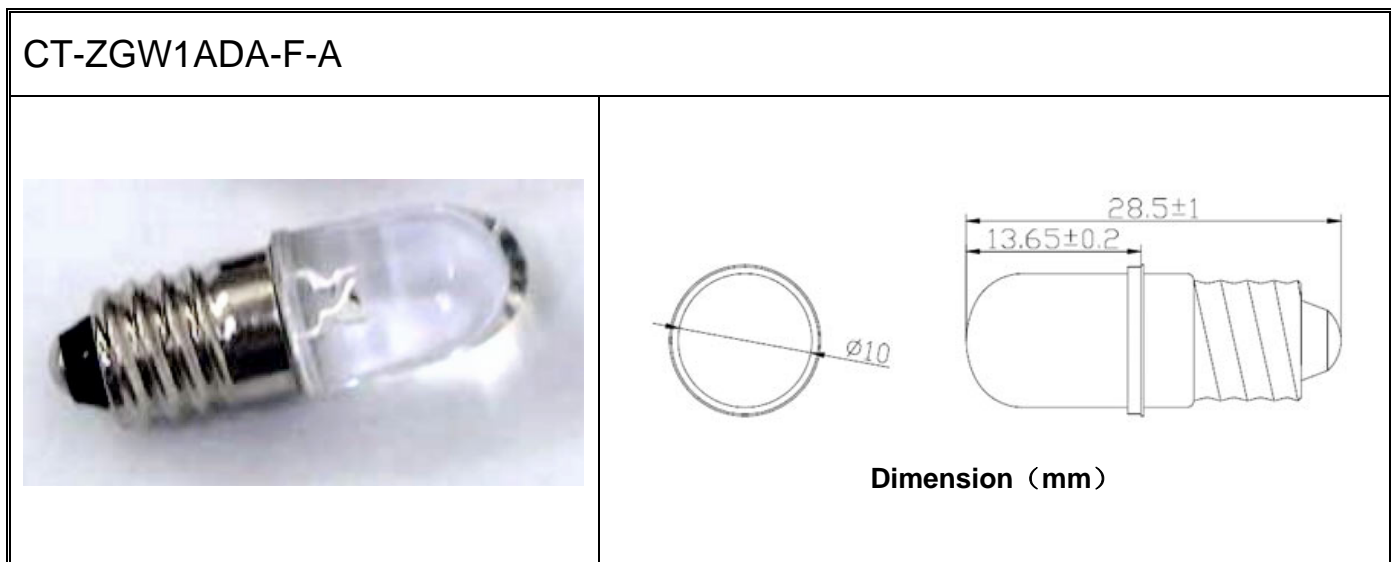

CT TECH CO., LTD

LED Features	
Item	Parameter range
TOTAL LENGTH:	28.5mm
EMITTED COLOR	WHITE
ESTIMATED LIFESPAN	10000 hours

Part Number	Luminous Intensity (Mcd)	Forward Voltage (V)	Viewing Angle (Degree)
CT-LRC1005WC-OQF-A	2500-5000	2.8-3.6	20~30

NO	Item	Units	Parameter range
1	Working environment	°C	-20~40
2	Storage condition	°C	-40~85
3	Operating voltage	V	DC1.5
4	Input current	mA	130±30
5	Total power	W	0.2±0.05
6	Luminous flux	LM	1.2±0.5

Add: 7th Fl, No. 15, Lane 427, Fu Sing N. Rd., Taipei Zip code: 105