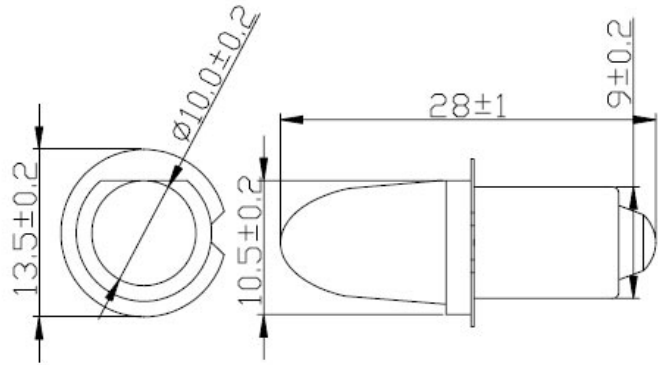

CT TECH CO., LTD

CT-ZHW1AAC-M-A

Dimension (mm)

LED Features

| Item | Parameter range |
|--------------------|-----------------|
| TOTAL LENGTH: | 28mm |
| EMITTED COLOR | White |
| ESTIMATED LIFESPAN | 10000 hours |

| Part Number | Luminous Intensity (Mcd) | Forward Voltage (V) | Viewing Angle (Degree) |
|---------------------|--------------------------|---------------------|------------------------|
| CT--LAC1015WC-OAM-A | 18000-22000 | 2.8-3.6 | 15-25 |

| NO | Item | Units | Parameter range |
|----|---------------------|-------|-----------------|
| 1 | Working environment | °C | -20~40 |
| 2 | Storage condition | °C | -40~85 |
| 3 | Operating voltage | V | DC4.5 |
| 4 | Input current | mA | 40±5 |
| 5 | Total power | W | 0.18±0.02 |
| 6 | Luminous flux | LM | 3±1 |