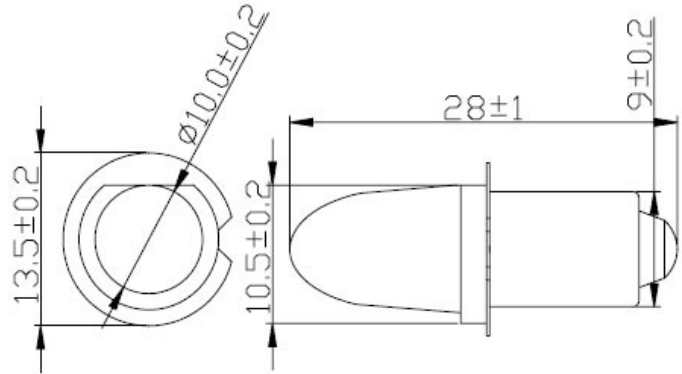

CT TECH CO., LTD

CT-ZHW1AAD-M-A

Dimension (mm)

LED Features

Item	Parameter range
TOTAL LENGTH:	28mm
EMITTED COLOR	White
ESTIMATED LIFESPAN	10000 hours

Part Number	Luminous Intensity (Mcd)	Forward Voltage (V)	Viewing Angle (Degree)
CT-LAC1015WC-OAM-A	18000-22000	2.8-3.6	15-25

NO	Item	Units	Parameter range
1	Working environment	°C	-20~40
2	Storage condition	°C	-40~85
3	Operating voltage	V	DC4.5
4	Input current	mA	40±5
5	Total power	W	0.18±0.02
6	Luminous flux	LM	2.8±1

Add: 7th Fl, No. 15, Lane 427, Fu Sing N. Rd., Taipei Zip code: 105