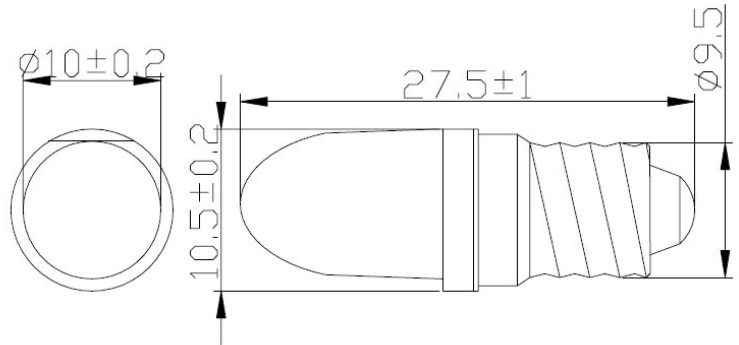

CT TECH CO., LTD

CT-ZHW1ABC-M-A

Dimension (mm)

LED Features

Item	Parameter range
TOTAL LENGTH:	27.5mm
EMITTED COLOR	White
ESTIMATED LIFESPAN	10000 hours

Part Number	Luminous Intensity (Mcd)	Forward Voltage (V)	Viewing Angle (Degree)
CT-LAC1015WC-OAM-A	18000-22000	2.8-3.6	15-25

NO	Item	Units	Parameter range
1	Working environment	°C	-20~40
2	Storage condition	°C	-40~85
3	Operating voltage	V	DC4.5
4	Input current	mA	40±10
5	Total power	W	0.18±0.05
6	Luminous flux	LM	3±1

Add: 7th Fl, No. 15, Lane 427, Fu Sing N. Rd., Taipei Zip code: 105