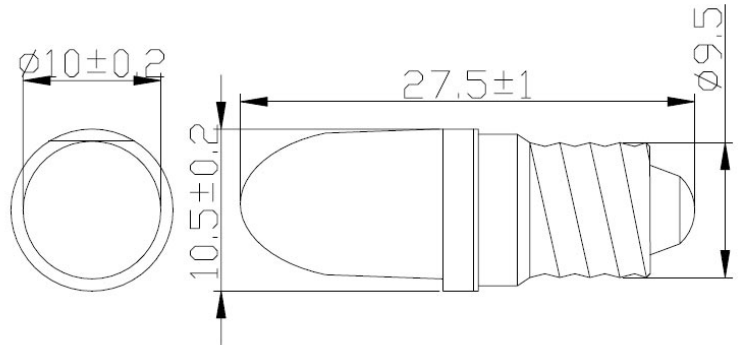

CT TECH CO., LTD

CT-ZHW1ABD-M-A

Dimension (mm)

LED Features

Item	Parameter range
TOTAL LENGTH:	27.5mm
EMITTED COLOR	White
ESTIMATED LIFESPAN	10000 hours

Part Number	Luminous Intensity (Mcd)	Forward Voltage (V)	Viewing Angle (Degree)
CT-LAC1015WC-OAM-A	18000-22000	2.8-3.6	15-25

NO	Item	Units	Parameter range
1	Working environment	°C	-20~40
2	Storage condition	°C	-40~85
3	Operating voltage	V	DC6
4	Input current	mA	40±10
5	Total power	W	0.24±0.06
6	Luminous flux	LM	3±1

Add: 7th Fl, No. 15, Lane 427, Fu Sing N. Rd., Taipei Zip code: 105