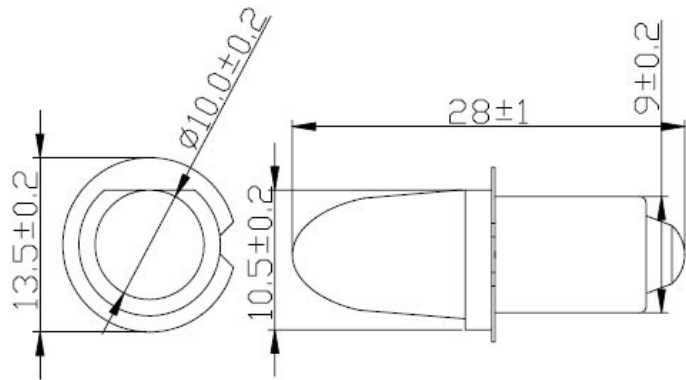

# CT TECH CO., LTD

CT-ZHW1ACA-M-A

Dimension (mm)

## LED Features

Item	Parameter range
TOTAL LENGTH:	28mm
EMITTED COLOR	White
ESTIMATED LIFESPAN	10000 hours

Part Number	Luminous Intensity (Mcd)	Forward Voltage (V)	Viewing Angle (Degree)
CT--LAC1015WC-OAM-A	18000-22000	2.8-3.6	15-25