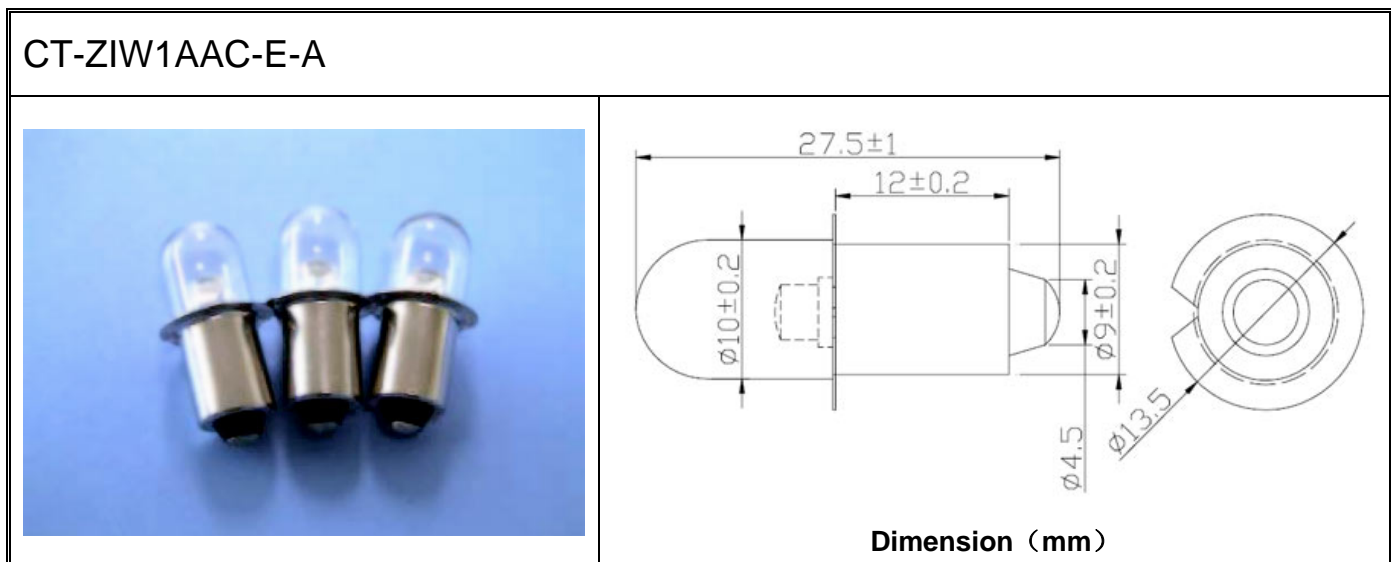

# CT TECH CO., LTD

LED Features	
Item	Parameter range
TOTAL LENGTH:	27.5mm
EMITTED COLOR	White
ESTIMATED LIFESPAN	10000 hours

Part Number	Luminous Intensity (Mcd)	Forward Voltage (V)	Viewing Angle (Degree)
CT—LTC483W3C-OTE-A	800-1200	2.8-3.6	115-125

NO	Item	Units	Parameter range
1	Working environment	°C	-20~40
2	Storage condition	°C	-40~85
3	Operating voltage	V	DC4.5
4	Input current	mA	50±10
5	Total power	W	0.23±0.045
6	Luminous flux	LM	4.5±2

Add: 7th Fl, No. 15, Lane 427, Fu Sing N. Rd., Taipei Zip code: 105