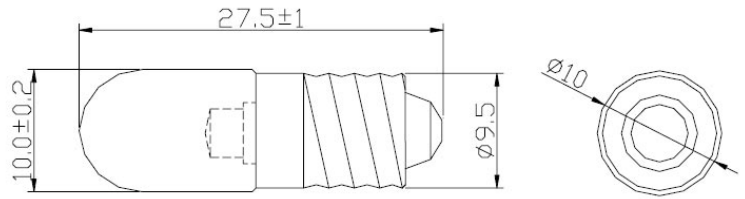

CT TECH CO., LTD

CT-ZIW1ABC-E-A

Dimension (mm)

LED Features

Item	Parameter range
TOTAL LENGTH:	27.5mm
EMITTED COLOR	White
ESTIMATED LIFESPAN	10000 hours

Part Number	Luminous Intensity (Mcd)	Forward Voltage (V)	Viewing Angle (Degree)
CT-LTC483W3C-OTE-A	800-1200	2.8-3.6	115-125

NO	Item	Units	Parameter range
1	Working environment	°C	-20~40
2	Storage condition	°C	-40~85
3	Operating voltage	V	DC4.5
4	Input current	mA	50±10
5	Total power	W	0.23±0.045
6	Luminous flux	LM	4.5±2

Add: 7th Fl, No. 15, Lane 427, Fu Sing N. Rd., Taipei Zip code: 105