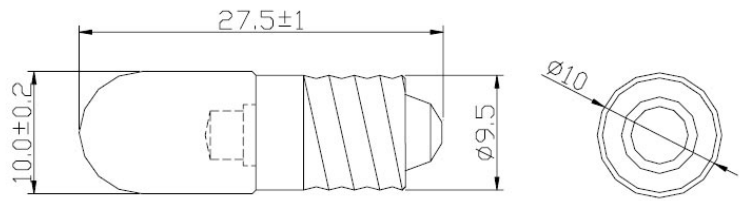

CT TECH CO.,LTD

CT-ZIW1ADA-E-A

Dimension (mm)

LED Features

Item	Parameter range
TOTAL LENGTH:	27.5mm
EMITTED COLOR	White
ESTIMATED LIFESPAN	10000 hours

Part Number	Luminous Intensity (Mcd)	Forward Voltage (V)	Viewing Angle (Degree)
CT-LTC483W3C-OTE-A	800-1200	2.8-3.6	115-125

NO	Item	Units	Parameter range
1	Working environment	°C	-20~40
2	Storage condition	°C	-40~85
3	Operating voltage	V	DC1.5
4	Input current	mA	150±40
5	Total power	W	0.23±0.02
6	Luminous flux	LM	4±2

Add: 7th Fl, No. 15, Lane 427, Fu Sing N. Rd., Taipei Zip code: 105