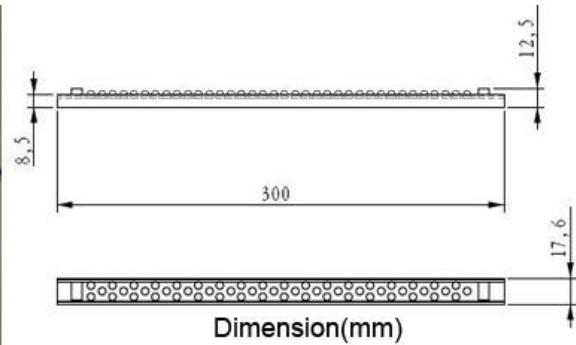

CT TECH CO., LTD

P/N:CT-LBL -54-F-A12-3005

LED features:

Item	Parameter range	
LED Q'ty	54 pcs	
Viewing Angle	100 ± 10°	
LED Shape	Straw Hat LED	
Luminous Intensity (mcd)	Red	300
	Green	600
	Blue	200

Product characteristic:

Item	Parameter range	Units
Width	17.6	mm
Length	300	mm
Operating voltage	DC12	V
Input current	360	mA
Total power	4.5	W

Add: 7th Fl, No. 15, Lane 427, Fu Sing N. Rd., Taipei Zip code: 105

Tel: 886-2-25460395