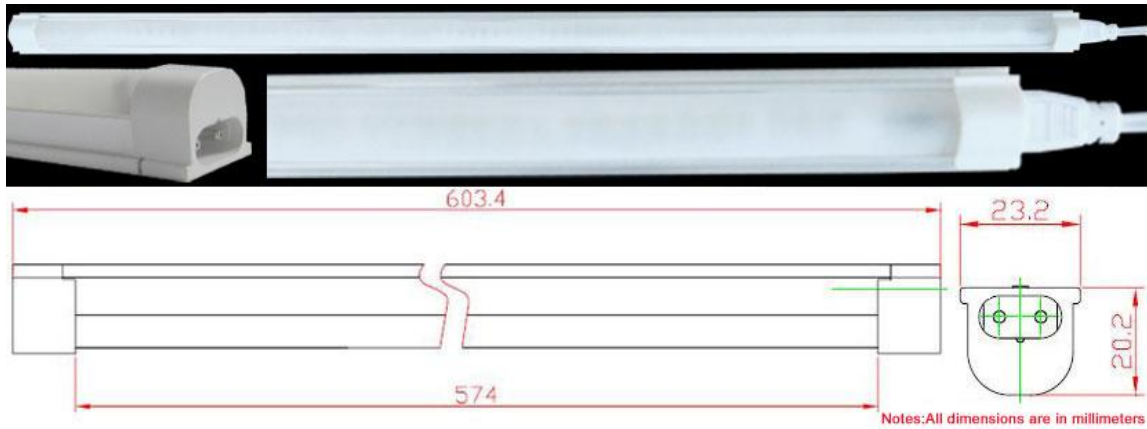

# CT TECH CO., LTD

**P/N: CT-DT5-60-W-D24-605050**

**LED features:**

Item	Parameter range
LED Spec.	SMD 5050
LED Wavelength $\lambda_d$ ( nm ) Or Tc ( k )	7000~9000 K
LED Q'TY	60 PCS
LED Color	White

**Product characteristic:**

Item	Parameter range	Units
Input voltage	DC 24	V
Luminous flux	380~400	LM
Power	10.8	W
Work frequency	50~60	Hz
Illumination intensity (Obtains from lamp 1M place)	145~155	LUX
Viewing angle	100	Deg.
Working environment	-20~45	°C
Storage condition	-40~85	°C