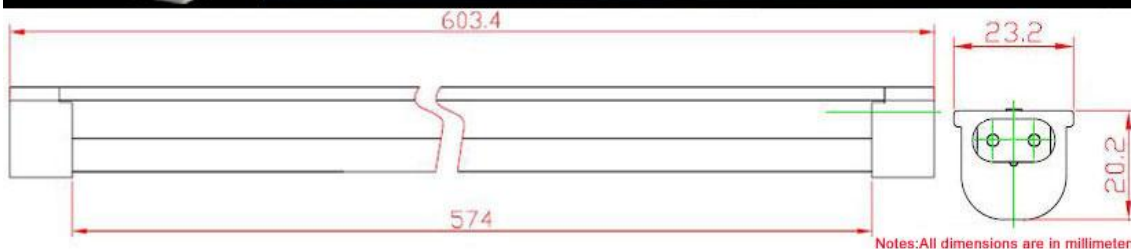

### **LED features:**

Item	Parameter range
LED Spec.	SMD 5050
LED Wavelength $\lambda_d$ ( nm ) Or Tc ( k )	2500~3500 K
LED Q'TY	60 PCS
LED Color	Warm White

### **Product characteristic:**

Item	Parameter range	Units
Input voltage	DC 24	V
Luminous flux	350~370	LM
Power	10.8	W
Work frequency	50~60	Hz
Illumination intensity (Obtains from lamp 1M place)	120~135	LUX
Viewing angle	100	Deg.
Working environment	-20~45	°C
Storage condition	-40~85	°C