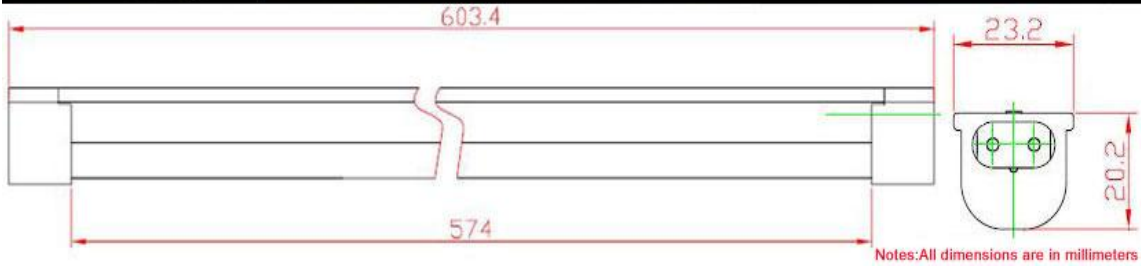

CT TECH CO., LTD

P/N: CT-DT5-84-WW-D24-603528

LED features:

Item	Parameter range
LED Spec.	SMD 3528
LED Wavelength λ_d (nm) Or Tc (k)	2500~3500 K
LED Q'TY	84 PCS
LED Color	Warm White

Product characteristic:

Item	Parameter range	Units
Input voltage	DC 24	V
Luminous flux	120~140	LM
Power	5	W
Work frequency	50~60	Hz
Illumination intensity (Obtains from lamp 1M place)	40~45	LUX
Viewing angle	100	Deg.
Working environment	-20~45	°C
Storage condition	-40~85	°C