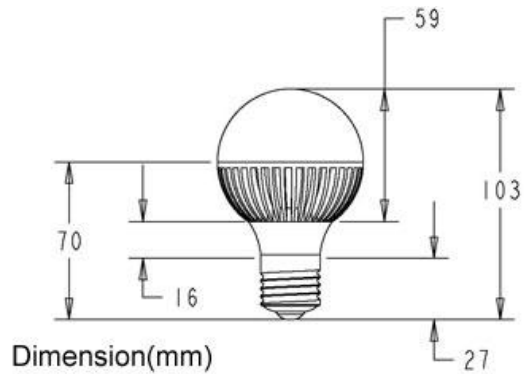

CT TECH CO., LTD

P/N: CT-BB6-03-W-A22-HP

LED features:

| Item | Parameter range |
|---|------------------|
| LED Color | White |
| LED Q'ty | 3 pcs |
| LED Wavelength λ d(nm) Or Tc(K) | 5000~7000K |
| Viewing Angle | 120 ⁰ |

Product characteristic:

| Item | Parameter range | Units |
|---------------------|-----------------|-------|
| Working environment | -20~45 | °C |
| Storage condition | -40~85 | °C |
| Work frequency | 50~60HZ | Hz |
| Limited voltage | AC110~220 | V |
| Input current | 28 | mA |
| Output power | 3 | W |
| Luminous flux | 130~140 | LM |
| Weight | 102±2 | g |