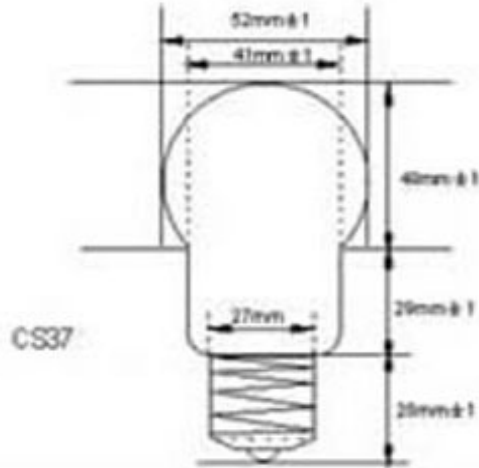

CT TECH CO., LTD

CT-BB6-18-G-A11-00

Product Description

LED Q'ty	18 PCS
EMITTED COLOR	Green
ESTIMATED LIFESPAN	10000 hours
TOTAL LENGTH	12.1 cm
NET WEIGHT	41 g

LED P/N	Luminous Intensity(mcd)	Forward Voltage (V)	LED's Viewing Angle(Deg.)
CT-LSH-05-15-G-18-00	1800~2000	3.0-3.2	15