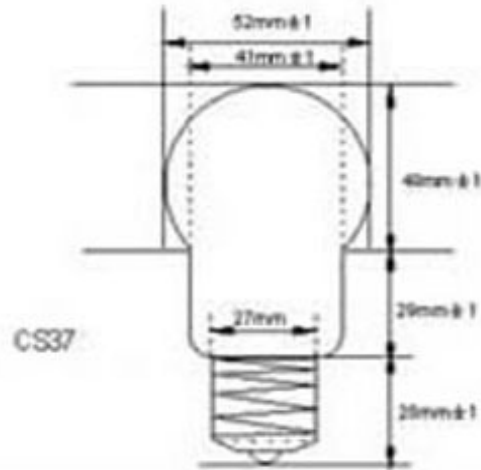

CT TECH CO., LTD

CT-BB6-18-G-A22-00

Product Description

LED Q'ty	18 PCS
EMITTED COLOR	Green
ESTIMATED LIFESPAN	10000 hours
TOTAL LENGTH	12.1 cm
NET WEIGHT	41 g

LED P/N	Luminous Intensity(mcd)	Forward Voltage (V)	LED's Viewing Angle(Deg.)
CT-LSH-05-15-G-18-00	1800~2000	3.0-3.2	15