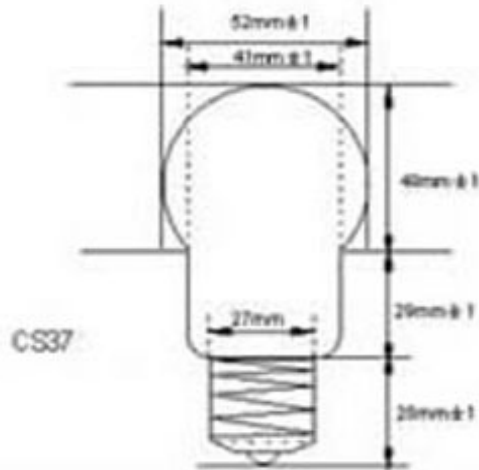

CT TECH CO., LTD

CT-BB6-18-R-A11-00

Product Description

LED Q'ty	18 PCS
EMITTED COLOR	Red
ESTIMATED LIFESPAN	10000 hours
TOTAL LENGTH	12.1 cm
NET WEIGHT	41 g

LED P/N	Luminous Intensity(mcd)	Forward Voltage (V)	LED's Viewing Angle(Deg.)
CT-LSH-05-15-R-06-00	600~800	2.0-2.2	15