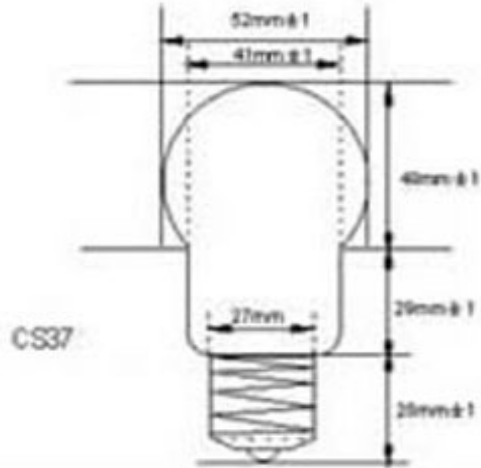

## Product Description

LED Q'ty	18 PCS
EMITTED COLOR	White
ESTIMATED LIFESPAN	10000 hours
TOTAL LENGTH	12.1 cm
NET WEIGHT	41 g

LED P/N	Luminous Intensity(mcd)	Forward Voltage (V)	LED's Viewing Angle(Deg.)
CT-LSH-05-15-W-18-00	1800~2000	3.0-3.2	15