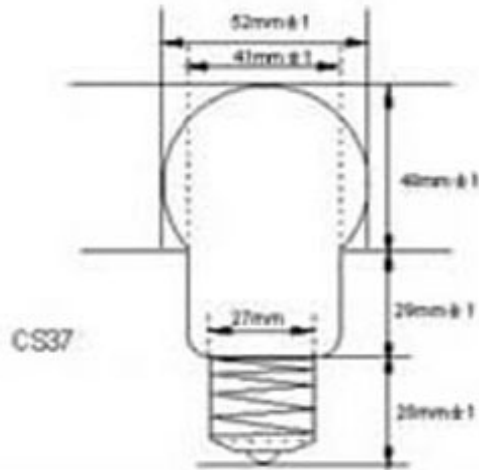

## Product Description

LED Q'ty	18 PCS
EMITTED COLOR	Warm White
ESTIMATED LIFESPAN	10000 hours
TOTAL LENGTH	12.1 cm
NET WEIGHT	41 g

LED P/N	Luminous Intensity(mcd)	Forward Voltage (V)	LED's Viewing Angle(Deg.)
CT-LSH-05-15-WW-18-00	1800~2000	3.0-3.2	15