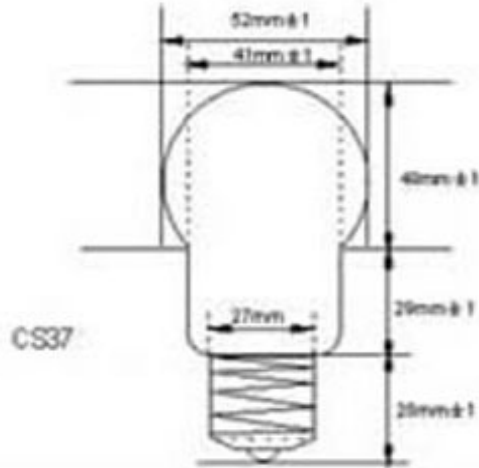

CT TECH CO., LTD

CT-BB6-18-WW-A22-00

Product Description

LED Q'ty	18 PCS
EMITTED COLOR	Warm White
ESTIMATED LIFESPAN	10000 hours
TOTAL LENGTH	12.1 cm
NET WEIGHT	41 g

LED P/N	Luminous Intensity(mcd)	Forward Voltage (V)	LED's Viewing Angle(Deg.)
CT-LSH-05-15-WW-18-00	1800~2000	3.0-3.2	15