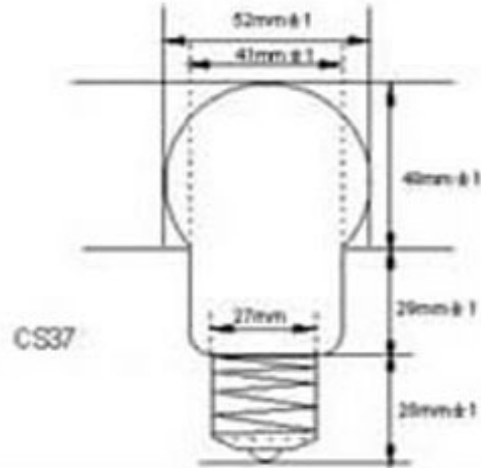

## Product Description

LED Q'ty	18 PCS
EMITTED COLOR	Yellow
ESTIMATED LIFESPAN	10000 hours
TOTAL LENGTH	12.1 cm
NET WEIGHT	41 g

LED P/N	Luminous Intensity(mcd)	Forward Voltage (V)	LED's Viewing Angle(Deg.)
CT-LSH-05-15-Y-06-00	600~800	2.0-2.2	15