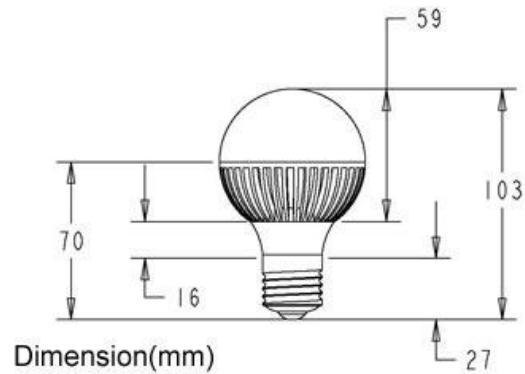

CT TECH CO., LTD

P/N: CT-HB6-03-WW-AUN-00

LED features:

Item	Parameter range
LED Color	Warm White
LED Q'ty	3 pcs
Viewing Angle	120 ⁰

Product characteristic:

Item	Parameter range	Units
Working environment	-20~45	°C
Storage condition	-40~85	°C
Work frequency	50~60HZ	Hz
Limited voltage	AC110~220	V
Input current	28	mA
Output power	3.4 ± 20%	W
Luminous flux	60~80	LM
Weight	102 ± 2	g