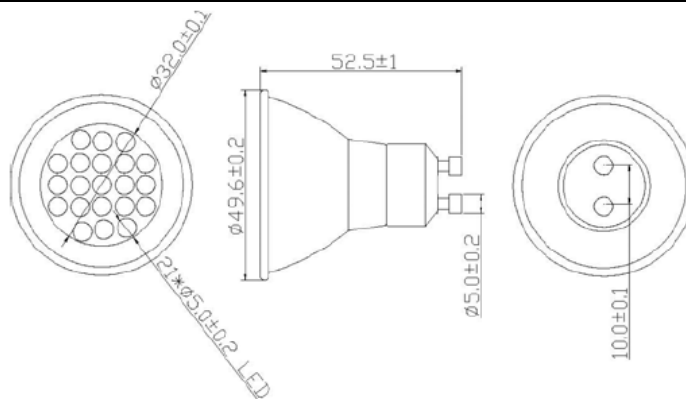

CT TECH CO., LTD

CT-G10-21-B-A11-00

Product Description

LED Q'ty	21PCS
EMITTED COLOR	Blue
ESTIMATED LIFESPAN	10000 hours
TOTAL LENGTH	52.5 mm
NET WEIGHT	45 g

LED P/N	Luminous Intensity(mcd)	Forward Voltage (V)	LED's Viewing Angle(Deg.)
CT-LAR-05-15-B-07-00	2500-7500	3.0-3.6	12-18