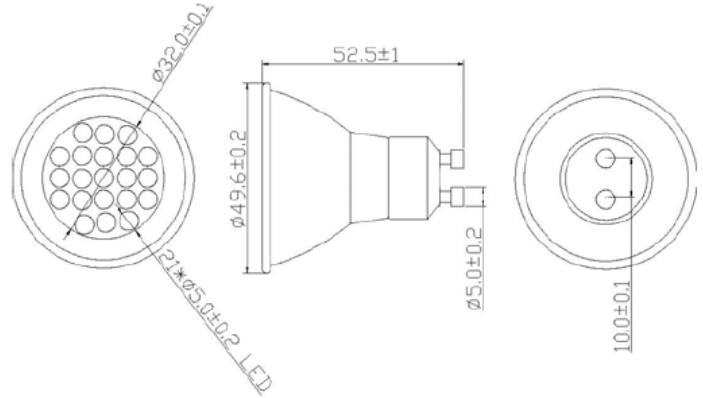

### Product Description

LED Q'ty	21PCS
EMITTED COLOR	Blue
ESTIMATED LIFESPAN	10000 hours
TOTAL LENGTH	52.5 mm
NET WEIGHT	45 g

LED P/N	Luminous Intensity(mcd)	Forward Voltage (V)	LED's Viewing Angle(Deg.)
CT-LAR-05-15-B-07-00	2500-7500	3.0-3.6	12-18