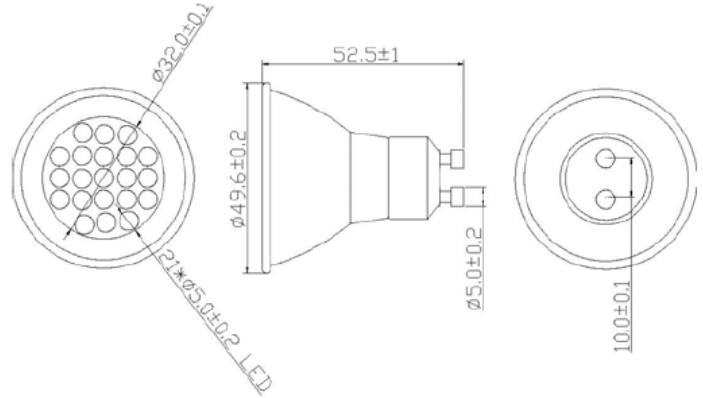

CT TECH CO., LTD

CT-G10-21-G-A22-00

Product Description

LED Q'ty	21PCS
EMITTED COLOR	Green
ESTIMATED LIFESPAN	10000 hours
TOTAL LENGTH	52.5 mm
NET WEIGHT	45 g

LED P/N	Luminous Intensity(mcd)	Forward Voltage (V)	LED's Viewing Angle(Deg.)
CT-LAR-05-15-G-15-00	10000-15000	3.0-3.6	12-18