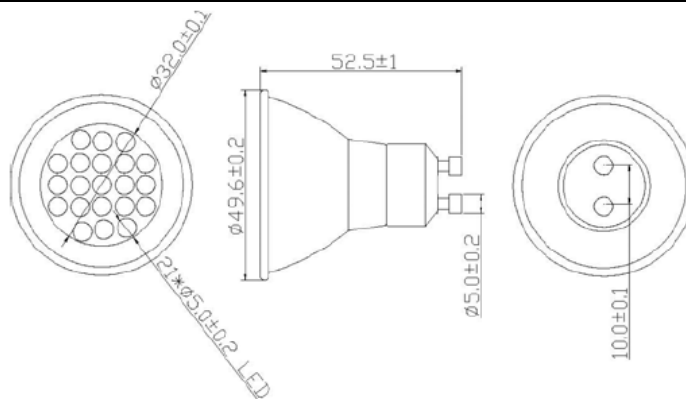

CT TECH CO., LTD

CT-G10-21-W-A11-00

Product Description

LED Q'ty	21PCS
EMITTED COLOR	White
LED Wavelength λd (nm) Or Tc (k)	7000~9000K
ESTIMATED LIFESPAN	10000 hours
TOTAL LENGTH	52.5 mm
NET WEIGHT	45 g

LED P/N	Luminous Intensity(mcd)	Forward Voltage (V)	LED's Viewing Angle(Deg.)
CT-LAR-05-15-W-15-00	10000-15000	3.0-3.6	12-18