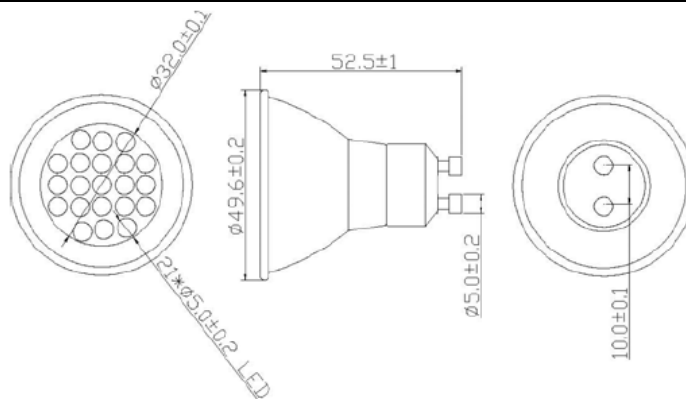

### Product Description

LED Q'ty	21PCS
EMITTED COLOR	White
LED Wavelength λd (nm) Or Tc (k)	7000~9000K
ESTIMATED LIFESPAN	10000 hours
TOTAL LENGTH	52.5 mm
NET WEIGHT	45 g

LED P/N	Luminous Intensity(mcd)	Forward Voltage (V)	LED's Viewing Angle(Deg.)
CT-LAR-05-15-W-15-00	10000-15000	3.0-3.6	12-18