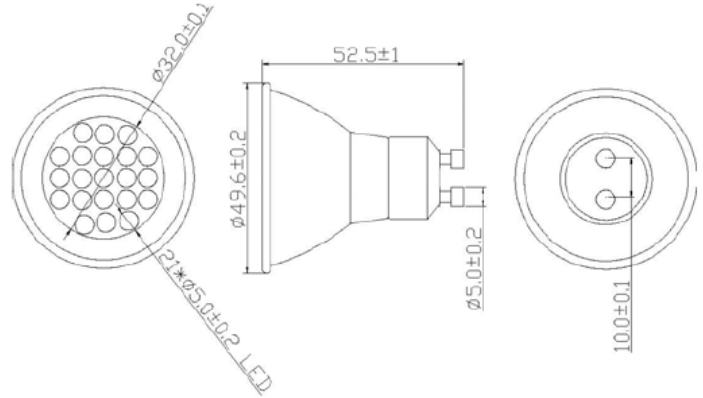

## CT-G10-21-WW-A11-00

### Product Description

LED Q'ty	21PCS
EMITTED COLOR	Warm White
LED Wavelength $\lambda_d$ (nm) Or Tc (k)	2500~3500K
ESTIMATED LIFESPAN	10000 hours
TOTAL LENGTH	52.5 mm
NET WEIGHT	45 g

LED P/N	Luminous Intensity(mcd)	Forward Voltage (V)	LED's Viewing Angle(Deg.)
CT-LAR-05-15-WW-15-00	10000-15000	3.0-3.6	12-18