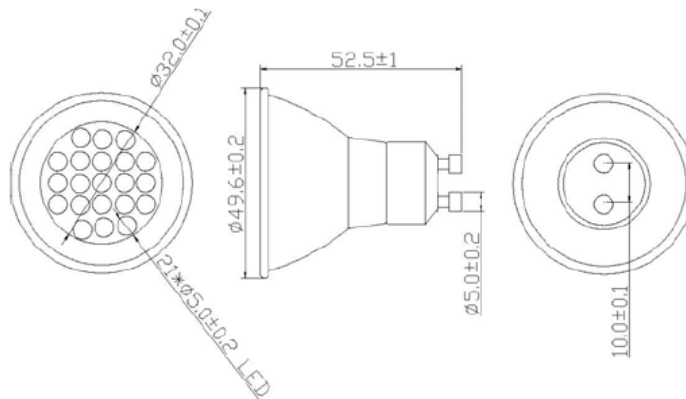

## CT-G10-21-WW-A22-00

### Product Description

LED Q'ty	21PCS
EMITTED COLOR	Warm White
LED Wavelength λd (nm) Or Tc (k)	2500~3500K
ESTIMATED LIFESPAN	10000 hours
TOTAL LENGTH	52.5 mm
NET WEIGHT	45 g

LED P/N	Luminous Intensity(mcd)	Forward Voltage (V)	LED's Viewing Angle(Deg.)
CT-LAR-05-15-WW-15-00	10000-15000	3.0-3.6	12-18