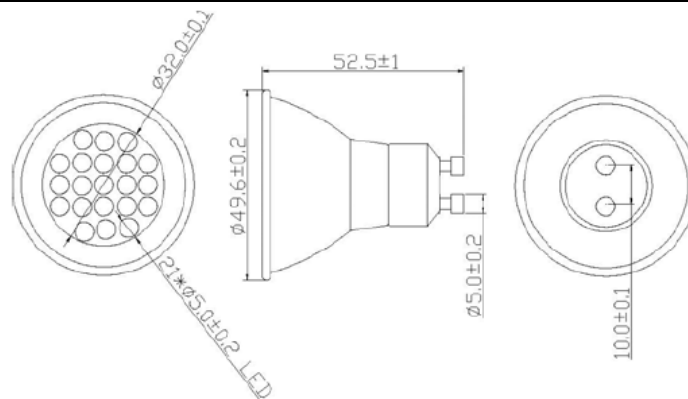

CT TECH CO.,LTD

CT-G10-21-Y-A11-00

Product Description

LED Q'ty	21PCS
EMITTED COLOR	Yellow
ESTIMATED LIFESPAN	10000 hours
TOTAL LENGTH	52.5 mm
NET WEIGHT	45 g

LED P/N	Luminous Intensity(mcd)	Forward Voltage (V)	LED's Viewing Angle(Deg.)
CT-LAR-05-15-Y-07-00	2500-7500	1.8-2.4	12-18