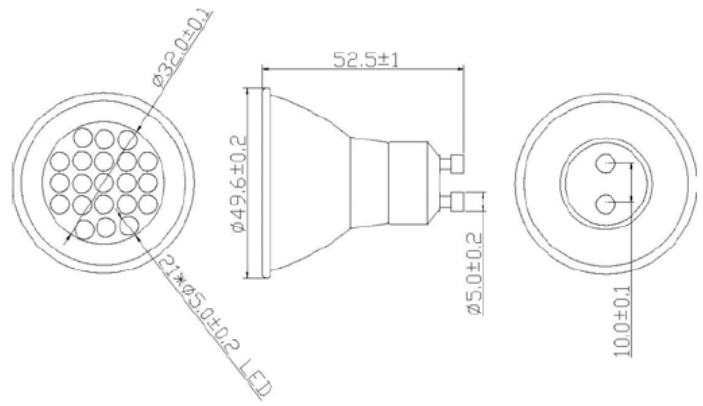

CT TECH CO., LTD

CT-G10-21-Y-A22-00

Product Description

LED Q'ty	21PCS
EMITTED COLOR	Yellow
ESTIMATED LIFESPAN	10000 hours
TOTAL LENGTH	52.5 mm
NET WEIGHT	45 g

LED P/N	Luminous Intensity(mcd)	Forward Voltage (V)	LED's Viewing Angle(Deg.)
CT-LAR-05-15-Y-07-00	2500-7500	1.8-2.4	12-18