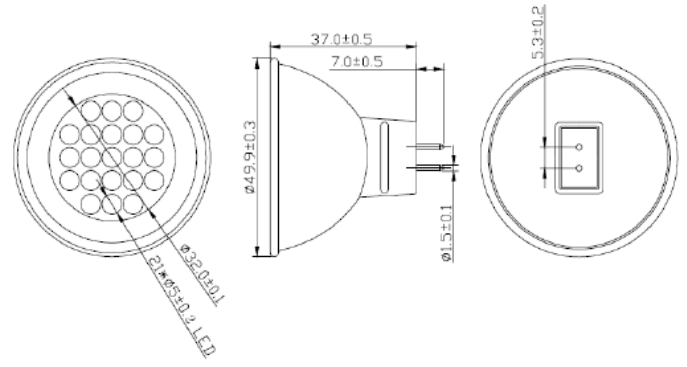

### Product Description

LED Q'ty	21PCS
EMITTED COLOR	Green
ESTIMATED LIFESPAN	10000 hours
TOTAL LENGTH	44 mm
NET WEIGHT	32 g

LED P/N	Luminous Intensity(mcd)	Forward Voltage (V)	LED's Viewing Angle(Deg.)
CT-LAR-05-15-G-15-00	10000-15000	3.0-3.6	12-18