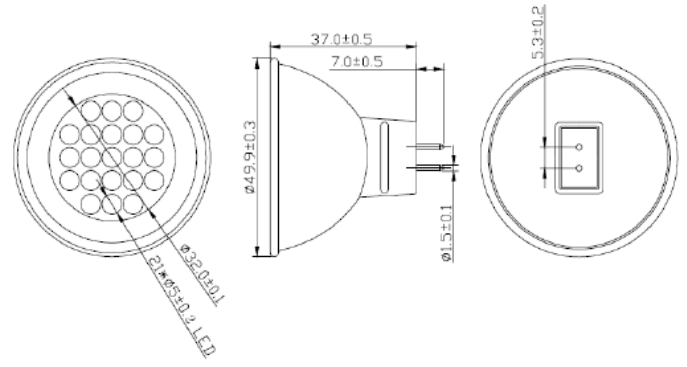

CT TECH CO., LTD

CT-M6-21-R-A12-00

Product Description

LED Q'ty	21PCS
EMITTED COLOR	Red
ESTIMATED LIFESPAN	10000 hours
TOTAL LENGTH	44 mm
NET WEIGHT	32 g

LED P/N	Luminous Intensity(mcd)	Forward Voltage (V)	LED's Viewing Angle(Deg.)
CT-LAR-05-15-R-07-00	2500-7500	1.8-2.4	12-18